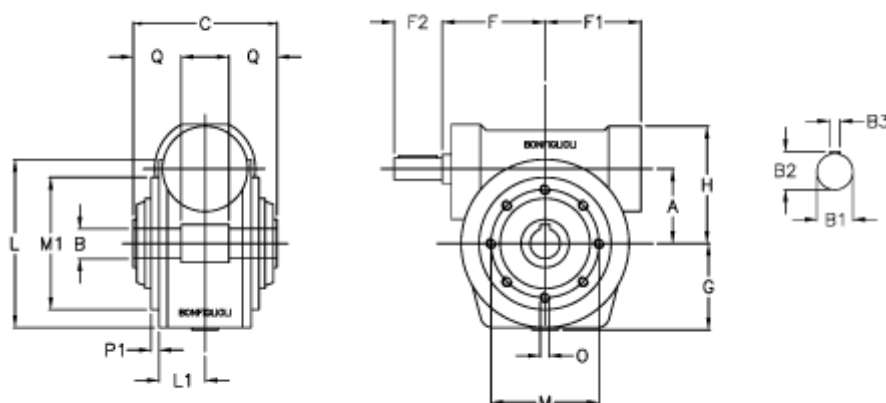

Article number: 3901049080700

Description: Worm gear with solid input shaft
VF 49P-80-HS

Measures

a	= 49.5	F1 = 63	O = M6x8
B	= 25	F2 = 40	P1 = 2.5
B1	= 16	g = 56	Q = 22.5
B2	= 18.0	H = 80	
B3	= 5	L = 107.5	
C	= 82	L1 = 36.8	
Description	= VF 49P-xx-HS	m = 94	
F	= 65.0	M1 = 68	